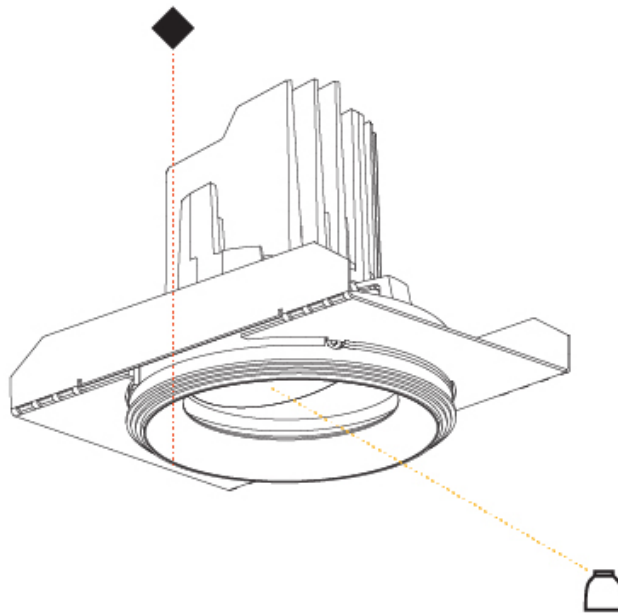

BIONIQ ROUND ADJUSTABLE TRIMLESS

A35179-

PROJECT _____

TYPE _____

SPECIFIER _____

QUANTITY _____

DATE _____